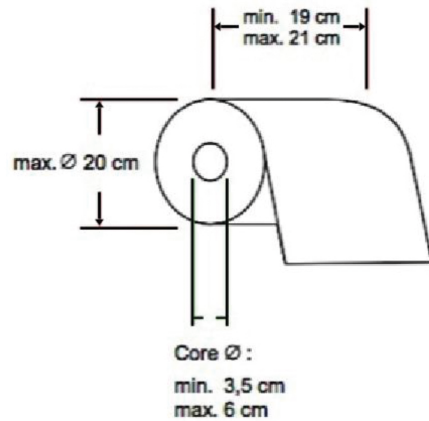

### APPEARANCE OF THE PRODUCT

### DESCRIPTIONS

Description of Product	Levercut Roll Paper Towel Dispenser
Product Code	K8 / K8T / K8B / K8M
Color	White / Transparent / Black / Metallic
Material	ABS Plastic
Dimensions ( Height x Width x Depth in cm)	34 x 28 x 23 cm
<b>MANUFACTURER INFORMATION</b>	
Manufacturer	Rova Chemistry Ltd. Şti.
Origin	Made in Turkey