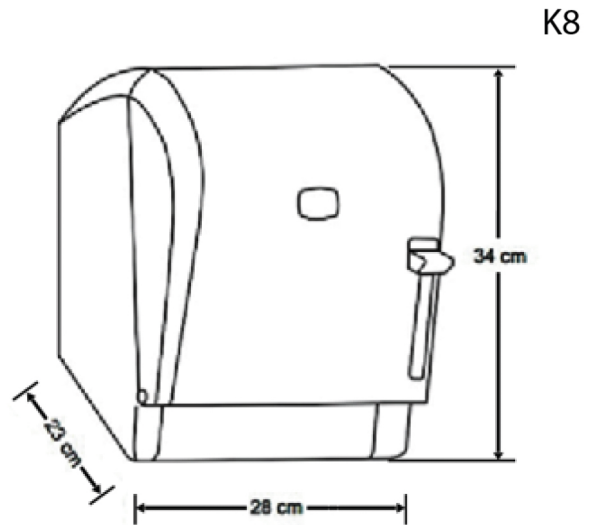

TECHNICAL SPECIFICATIONS

APPEARANCE OF THE PRODUCT

PHOTO

SCHEMA

USING OF PRODUCT AND PROPER PAPER ROLL SPECIFICATIONS

DESCRIPTIONS

Description of Product	Levercut Roll Paper Towel Dispenser
Product Code	K8 / K8T / K8B / K8M
Color	White / Transparent / Black / Metallic
Material	ABS Plastic
Dimensions (Height x Width x Depth in cm)	34 x 28 x 23 cm
MANUFACTURER INFORMATION	
Manufacturer	Rova Chemistry Ltd. Şti.
Origin	Made in Turkey

Last Update: 21.02.2020