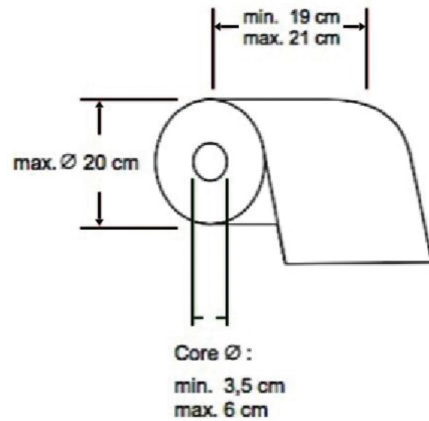

TECHNICAL SPECIFICATIONS

APPEARANCE OF THE PRODUCT

PHOTO

SCHEMA

USING OF PRODUCT AND PROPER PAPER ROLL SPECIFICATIONS

DESCRIPTIONS

Description of Product	Levercut Roll Paper Towel Dispenser
Product Code	K8 / K8T / K8B / K8M
Color	White / Transparent / Black / Metallic
Material	ABS Plastic
Dimensions (Height x Width x Depth in cm)	34 x 28 x 23 cm
MANUFACTURER INFORMATION	
Manufacturer	Rova Chemistry Ltd. Şti.
Origin	Made in Turkey