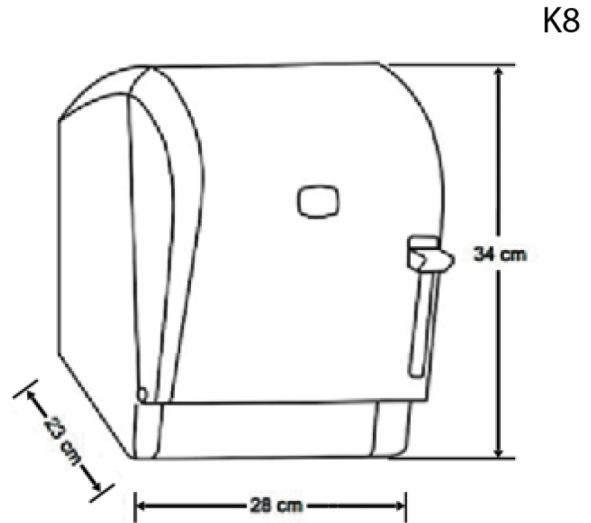

TECHNICAL SPECIFICATIONS

APPEARANCE OF THE PRODUCT

PHOTO

SCHEMA

USING OF PRODUCT AND PROPER PAPER ROLL SPECIFICATIONS

DESCRIPTIONS

Description of Product	Levercut Roll Paper Towel Dispenser
Product Code	K8 / K8T / K8B / K8M
Color	White / Transparent / Black / Metallic
Material	ABS Plastic
Dimensions (Height x Width x Depth in cm)	34 x 28 x 23 cm
MANUFACTURER INFORMATION	
Manufacturer	Rova Chemistry Ltd. Şti.
Origin	Made in Turkey