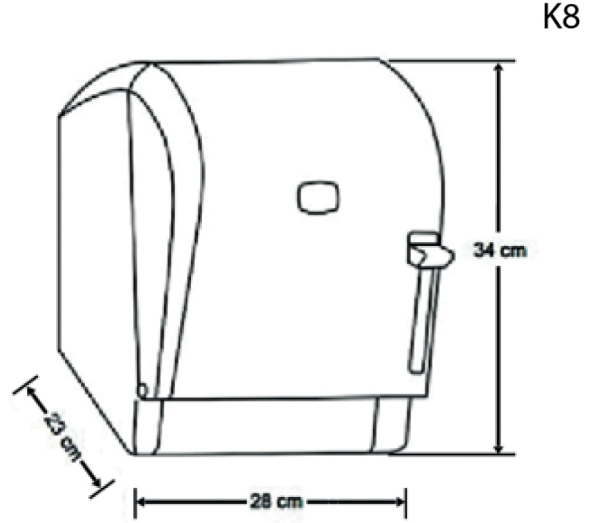

TECHNICAL SPECIFICATIONS

APPEARANCE OF THE PRODUCT

PHOTO

SCHEMA

USING OF PRODUCT AND PROPER PAPER ROLL SPECIFICATIONS

DESCRIPTIONS

Description of Product	Levercut Roll Paper Towel Dispenser
Product Code	K8 / K8T / K8B / K8M
Color	White / Transparent / Black / Metallic
Material	ABS Plastic
Dimensions (Height x Width x Depth in cm)	34 x 28 x 23 cm
MANUFACTURER INFORMATION	
Manufacturer	Rova Chemistry Ltd. Şti.
Origin	Made in Turkey

Last Update: 21.02.2020