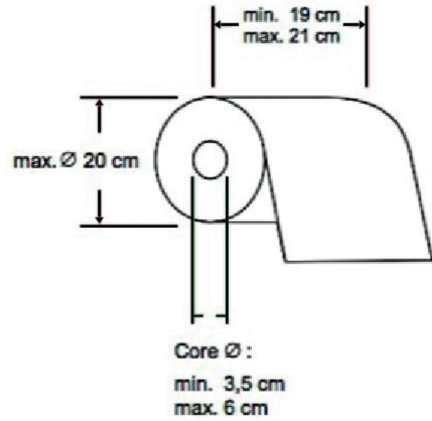

### APPEARANCE OF THE PRODUCT

### DESCRIPTIONS

Description of Product	Levercut Roll Paper Towel Dispenser
Product Code	K8 / K8T / K8B / K8M
Color	White / Transparent / Black / Metallic
Material	ABS Plastic
Dimensions ( Height x Width x Depth in cm)	34 x 28 x 23 cm
<b>MANUFACTURER INFORMATION</b>	
Manufacturer	Rova Chemistry Ltd. Şti.
Origin	Made in Turkey